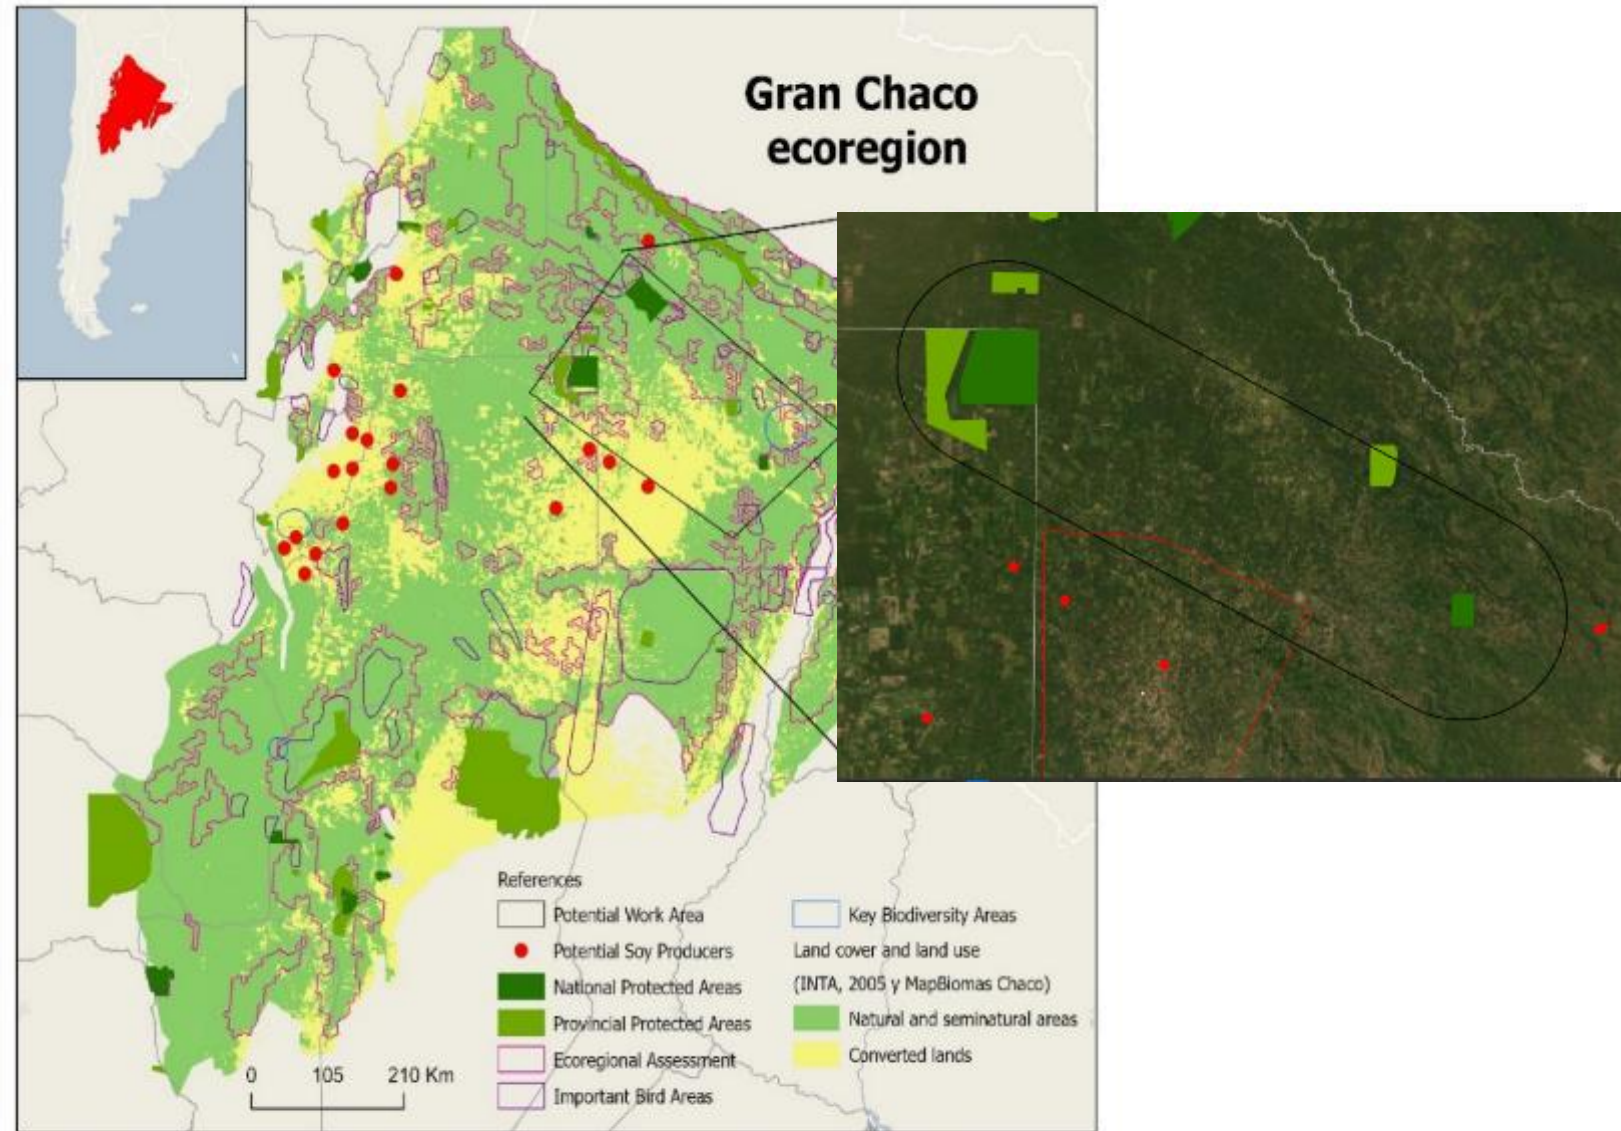

# From blind trade to visible impact

Book & claim

Way to

- Enabling responsible value chain
- Supporting landscape impact
- Promoting physical flows of conversión free & responsible soy

# Blind trade

- Supporting non priority regions
- Disperse efforts
- No development of physical responsible sourcing and nature conservation in risk areas
- Low impact, non communicable

# Gran Chaco ecoregion

- Biodiversity hotspot
- High levels of deforestation
- Soy agricultural area & logistic hub
- Opportunities for restoration with high ecological impact
- Opportunities for sustainable management and conservation
- Triple impact economic, environmental and social
- Small & large farms